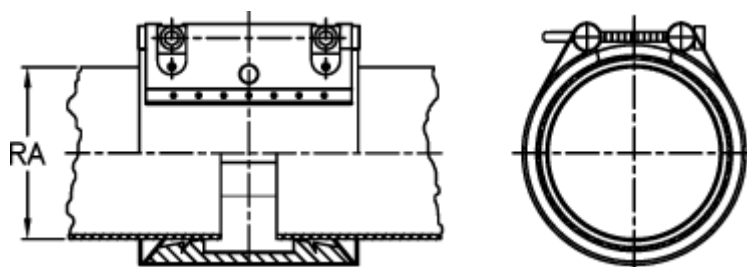

Article number: 025778600180

Description: Norma Connect pipe coupling
GRIP W5 Ø=180,0 NBR, 16 bar

Measures

Note = Kontakt os for yderligere informationer.

RA = 180